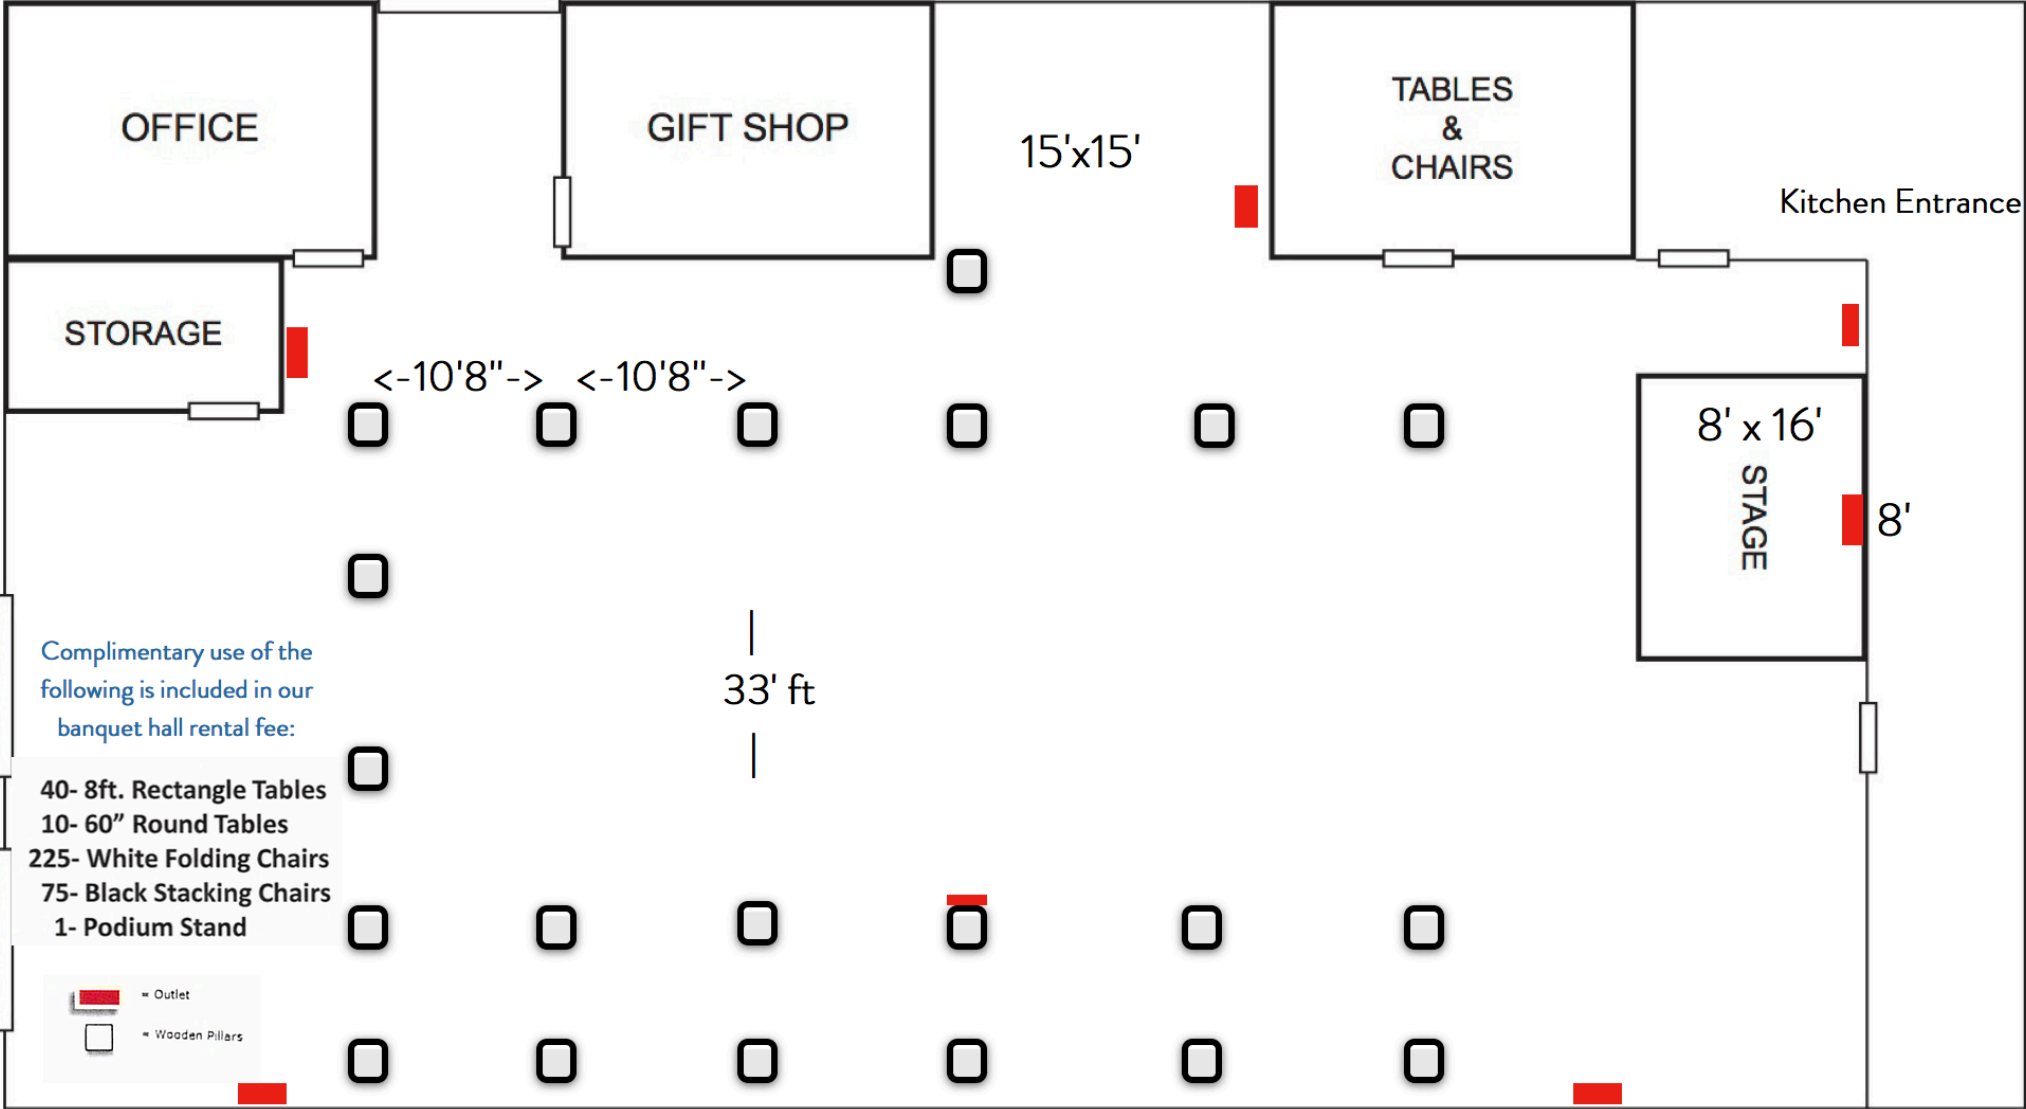

He'eia State Park Banquet Hall

^Parking Lot^

Main Entrance

Double Doors

Complimentary use of the following is included in our banquet hall rental fee:

- 40- 8ft. Rectangle Tables
- 10- 60" Round Tables
- 225- White Folding Chairs
- 75- Black Stacking Chairs
- 1- Podium Stand

- Outlet
- Wooden Pillars